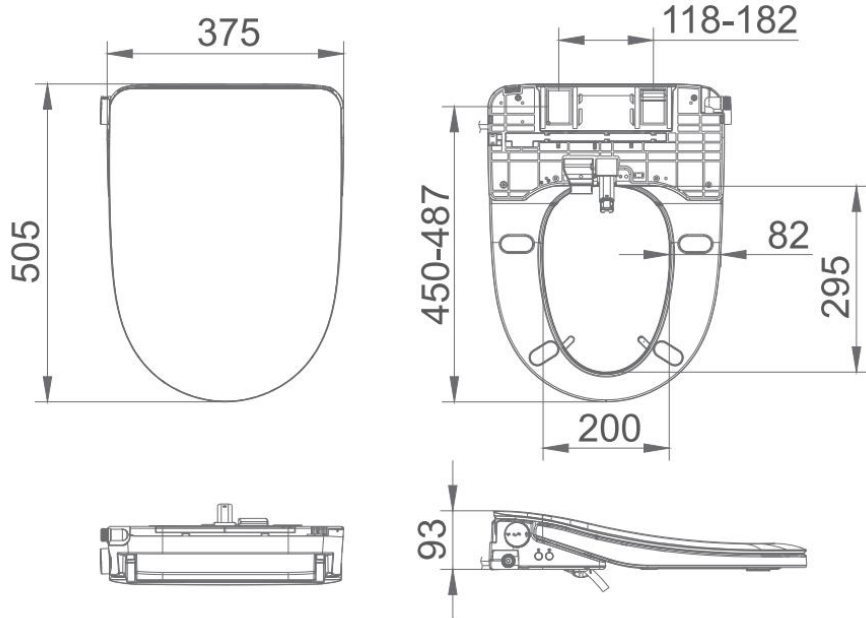

Thea Luxury BS36-L

SPECIFICATIONS

Colour	White
Size	505X375X93mm
Material	PP
Weight	4.2Kg
Water Inlet Position	Bottom Inlet
Toilet Cover	Soft closing
Rate frequency	50Hz
Electrical	220-240V
Maximum Power	1150W
Pressure of Supplied-Water	0.15-0.75Mpa